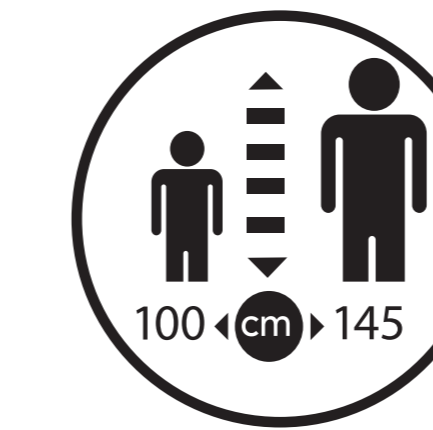

## Clever i-Size

(100-145 cm)

TESTED AND  
APPROVED  
ECE R129/03

SAFE BODY  
PROTECTION

1  
PCS

CARBON

SAND

SILVER