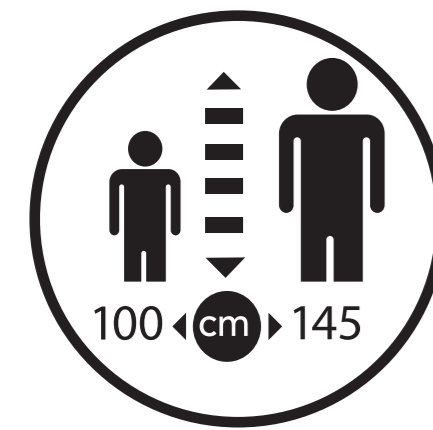

## Clever i-Size

(100-145 cm)

TESTED AND  
APPROVED  
ECE R129/03

SAFE BODY  
PROTECTION

1  
PCS

CARBON

SAND

SILVER